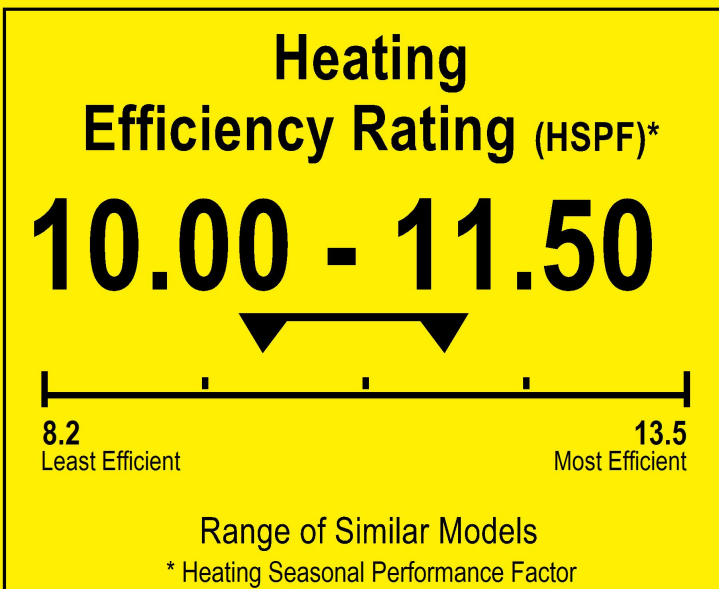

U.S. Government

Federal law prohibits removal of this label before consumer purchase.

ENERGYGUIDE

Heat Pump
Cooling and Heating
Split System

PIONEER
Model YN009GMFI22RPD

▼ This system's efficiency ratings depend on the coil your contractor installs with this unit. The heating efficiency rating varies slightly in different geographic regions. Ask your contractor for details.