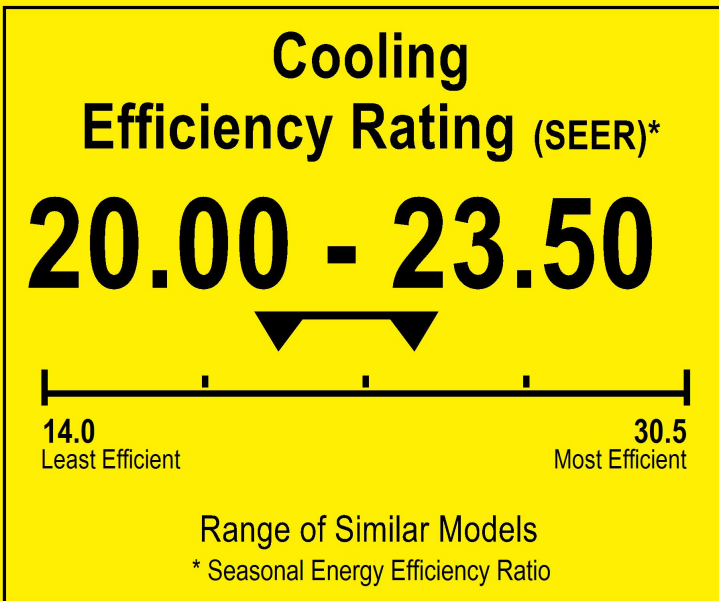

U.S. Government

Federal law prohibits removal of this label before consumer purchase.

ENERGYGUIDE

Heat Pump
Cooling and Heating
Split System

PIONEER
Model YN009GMFI22RPD

▼ This system's efficiency ratings depend on the coil your contractor installs with this unit. The heating efficiency rating varies slightly in different geographic regions. Ask your contractor for details.