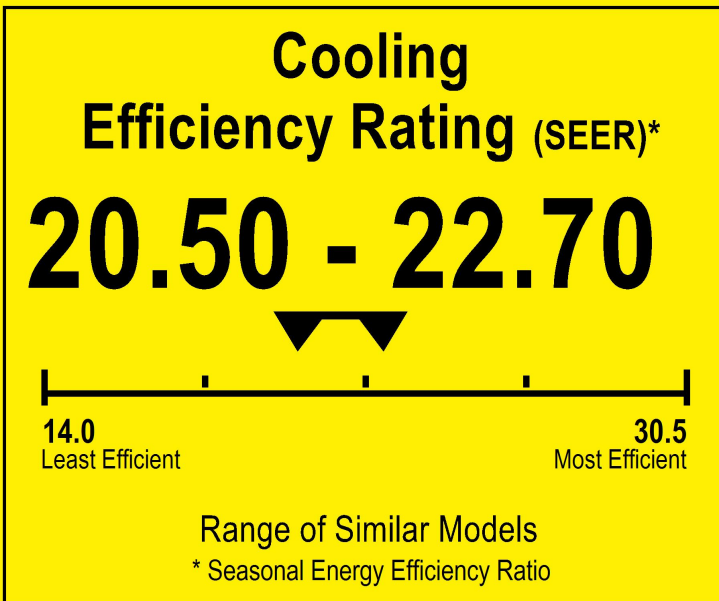

# ENERGYGUIDE

Heat Pump  
Cooling and Heating  
Split System

PIONEER  
Model YN012GMFI22RPD

 This system's efficiency ratings depend on the coil your contractor installs with this unit. The heating efficiency rating varies slightly in different geographic regions. Ask your contractor for details.