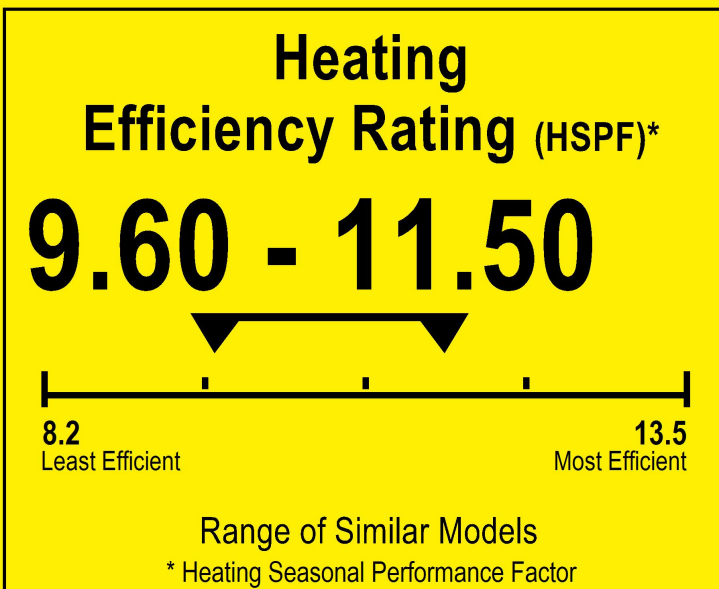

# ENERGYGUIDE

Heat Pump  
Cooling and Heating  
Split System

PIONEER  
Model YN012GMFI22RPD

 This system's efficiency ratings depend on the coil your contractor installs with this unit. The heating efficiency rating varies slightly in different geographic regions. Ask your contractor for details.