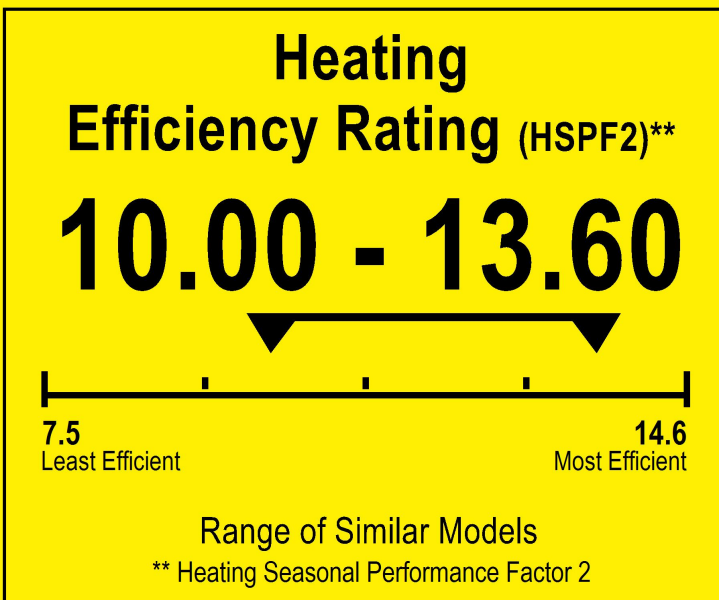

U.S. Government

Federal law prohibits removal of this label before consumer purchase.

ENERGYGUIDE

Heat Pump
Cooling and Heating
Split System

PIONEER
Model YN009GMFI22RPE

▼ This system's efficiency ratings depend on the coil your contractor installs with this unit. The heating efficiency rating varies slightly in different geographic regions. Ask your contractor for details.