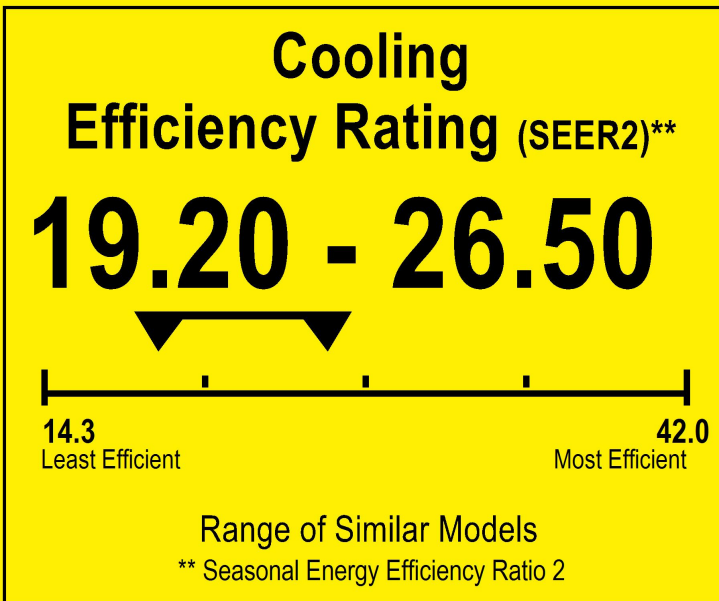

U.S. Government

Federal law prohibits removal of this label before consumer purchase.

ENERGYGUIDE

Heat Pump
Cooling and Heating
Split System

PIONEER
Model YN009GMFI22RPE

▼ This system's efficiency ratings depend on the coil your contractor installs with this unit. The heating efficiency rating varies slightly in different geographic regions. Ask your contractor for details.