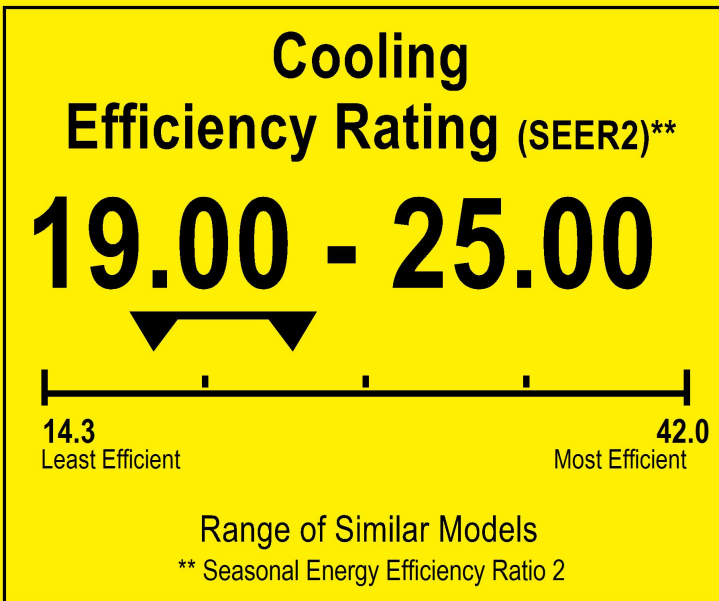

U.S. Government

Federal law prohibits removal of this label before consumer purchase.

ENERGYGUIDE

Heat Pump
Cooling and Heating
Split System

PIONEER
Model YN012GMFI22RPE

 This system's efficiency ratings depend on the coil your contractor installs with this unit. The heating efficiency rating varies slightly in different geographic regions. Ask your contractor for details.