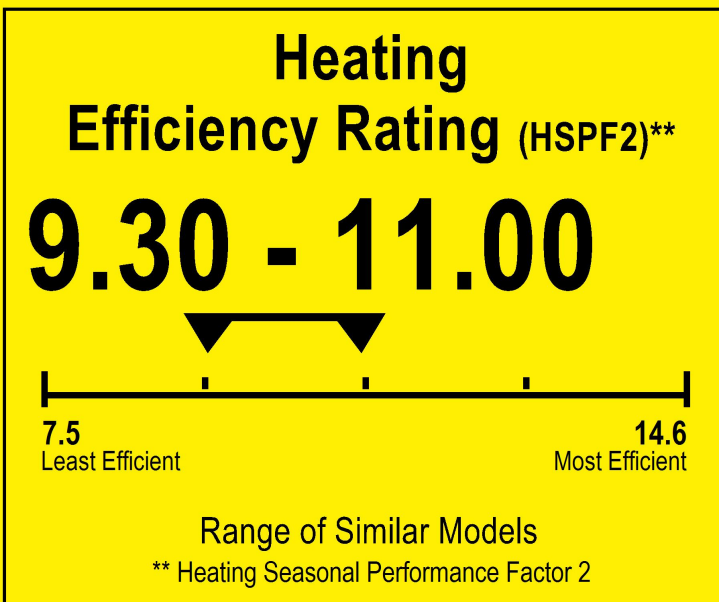

U.S. Government

Federal law prohibits removal of this label before consumer purchase.

ENERGYGUIDE

Heat Pump
Cooling and Heating
Split System

PIONEER
Model YN012GMFI22RPE

 This system's efficiency ratings depend on the coil your contractor installs with this unit. The heating efficiency rating varies slightly in different geographic regions. Ask your contractor for details.