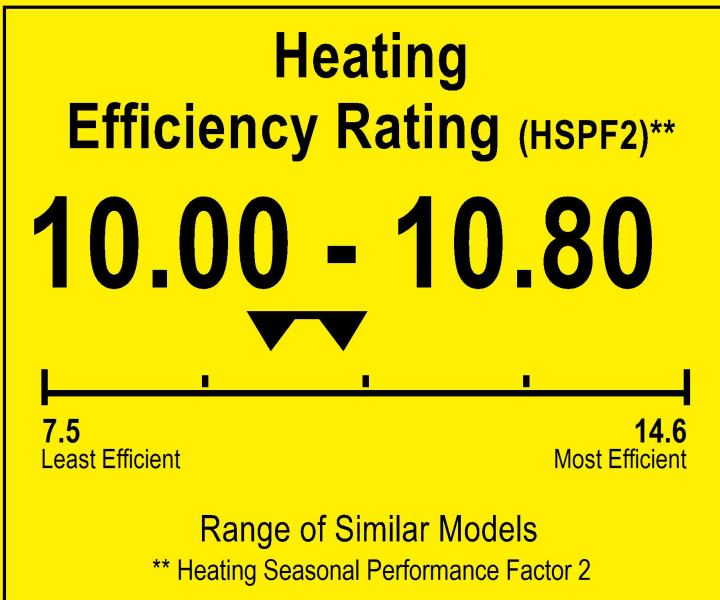

U.S. Government

Federal law prohibits removal of this label before consumer purchase.

ENERGYGUIDE

Heat Pump
Cooling and Heating
Split System

PIONEER
Model YN018GMFI22RPE

▼▼ This system's efficiency ratings depend on the coil your contractor installs with this unit. The heating efficiency rating varies slightly in different geographic regions. Ask your contractor for details.