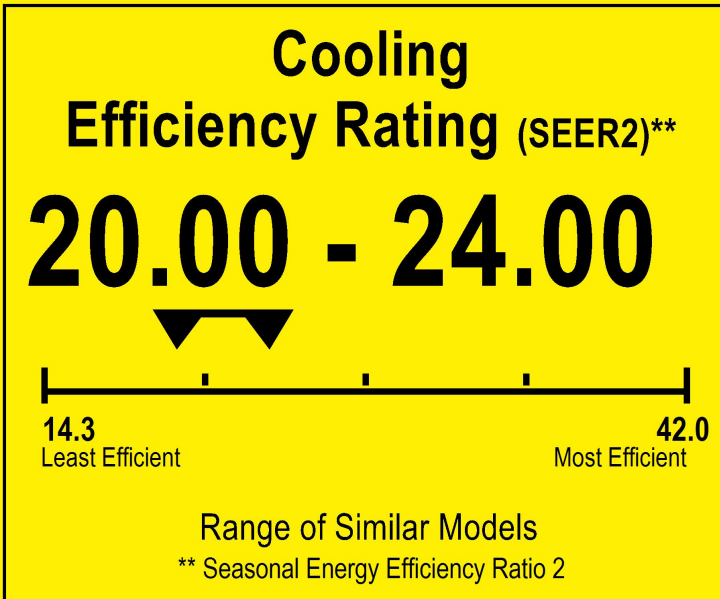

U.S. Government

Federal law prohibits removal of this label before consumer purchase.

ENERGYGUIDE

Heat Pump
Cooling and Heating
Split System

PIONEER
Model YN018GMFI22RPE

▼▼ This system's efficiency ratings depend on the coil your contractor installs with this unit. The heating efficiency rating varies slightly in different geographic regions. Ask your contractor for details.