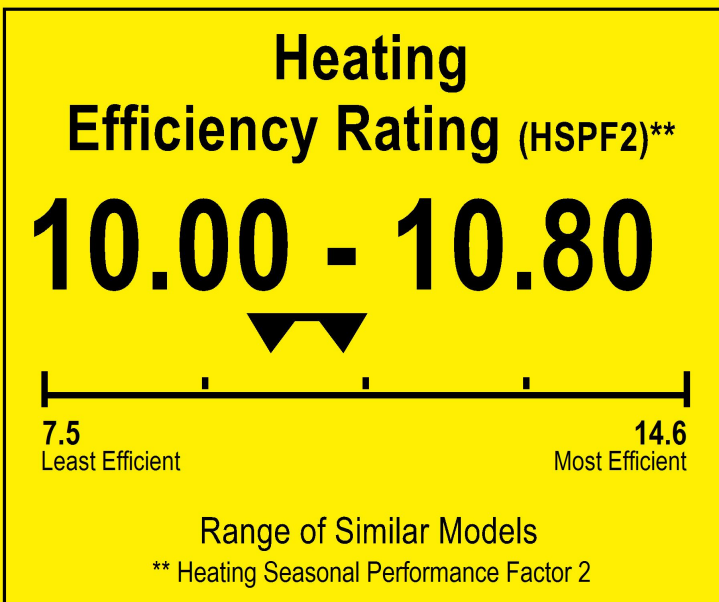

U.S. Government

Federal law prohibits removal of this label before consumer purchase.

ENERGYGUIDE

Heat Pump
Cooling and Heating
Split System

PIONEER
Model YN018GMFI22RPE

This system's efficiency ratings depend on the coil your contractor installs with this unit. The heating efficiency rating varies slightly in different geographic regions. Ask your contractor for details.