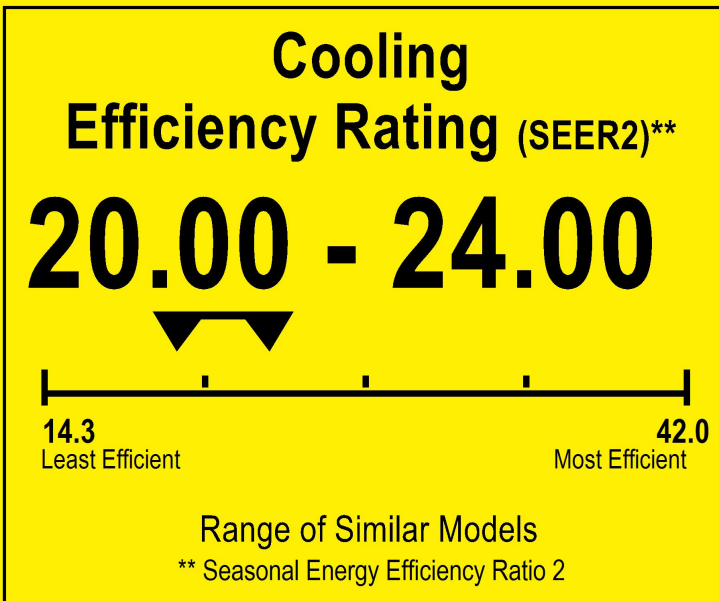

U.S. Government

Federal law prohibits removal of this label before consumer purchase.

ENERGYGUIDE

Heat Pump
Cooling and Heating
Split System

PIONEER
Model YN018GMFI22RPE

This system's efficiency ratings depend on the coil your contractor installs with this unit. The heating efficiency rating varies slightly in different geographic regions. Ask your contractor for details.