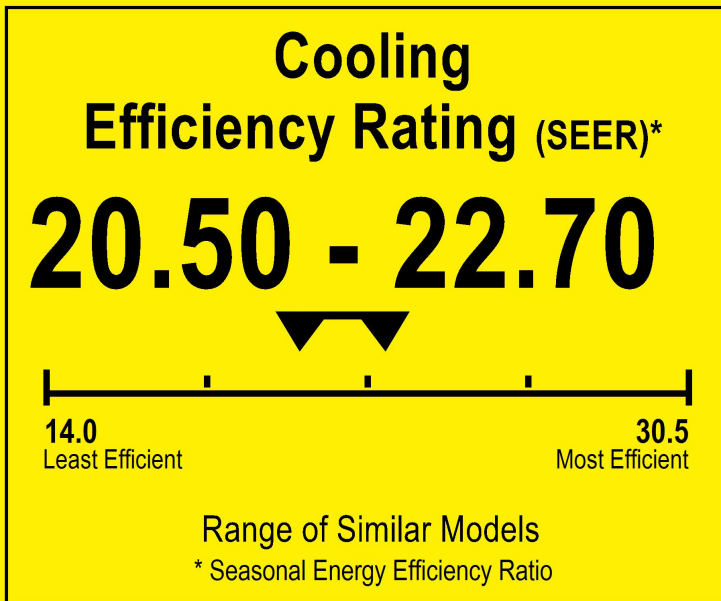

U.S. Government

Federal law prohibits removal of this label before consumer purchase.

ENERGYGUIDE

Heat Pump
Cooling and Heating
Split System

PIONEER
Model YN012GMFI22RPD

 This system's efficiency ratings depend on the coil your contractor installs with this unit. The heating efficiency rating varies slightly in different geographic regions. Ask your contractor for details.