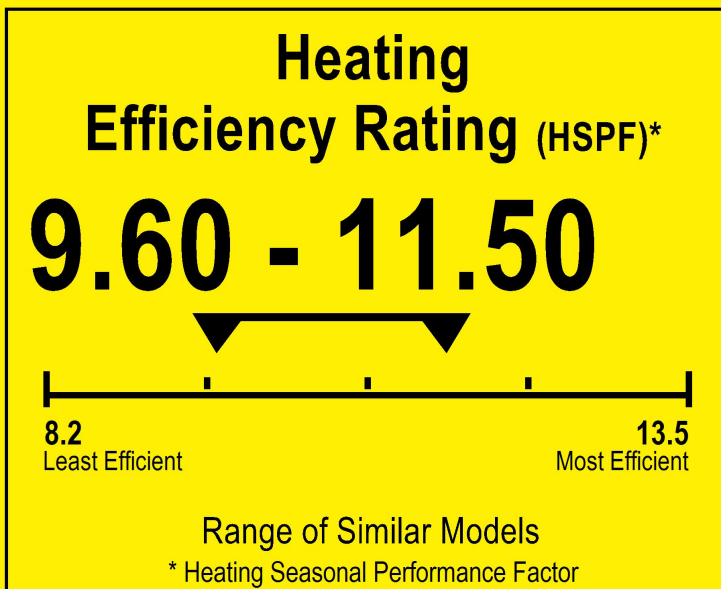

U.S. Government

Federal law prohibits removal of this label before consumer purchase.

ENERGYGUIDE

Heat Pump
Cooling and Heating
Split System

PIONEER
Model YN012GMFI22RPD

 This system's efficiency ratings depend on the coil your contractor installs with this unit. The heating efficiency rating varies slightly in different geographic regions. Ask your contractor for details.