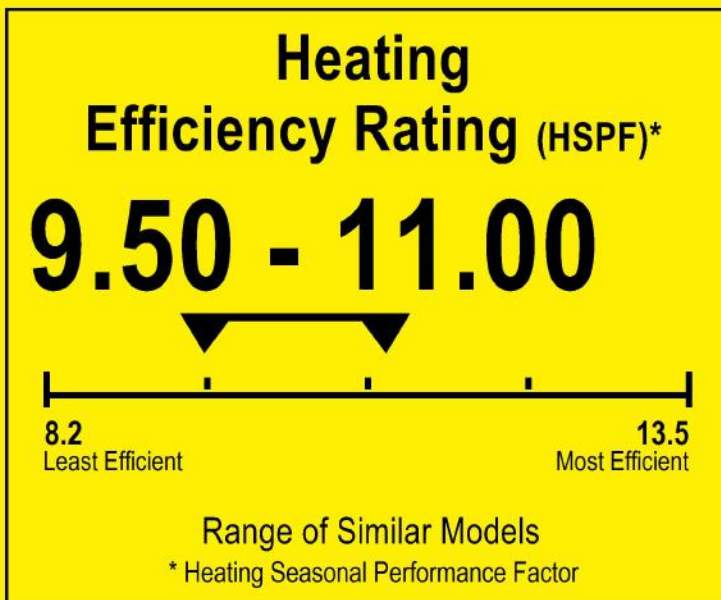

# ENERGYGUIDE

Heat Pump  
Cooling and Heating  
Split System

PIONEER  
Model YN018GMFI20RPD

▼▼ This system's efficiency ratings depend on the coil your contractor installs with this unit. The heating efficiency rating varies slightly in different geographic regions. Ask your contractor for details.