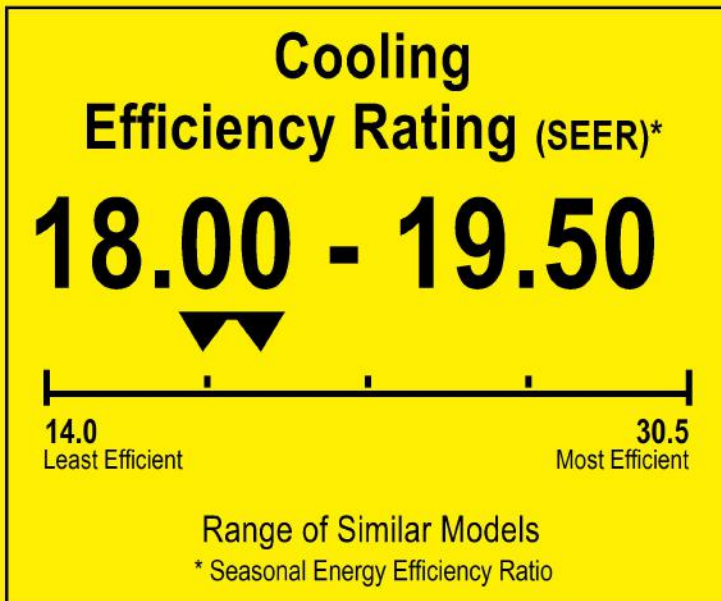

# ENERGYGUIDE

Heat Pump  
Cooling and Heating  
Split System

PIONEER  
Model YN018GMFI20RPD

▼▼ This system's efficiency ratings depend on the coil your contractor installs with this unit. The heating efficiency rating varies slightly in different geographic regions. Ask your contractor for details.