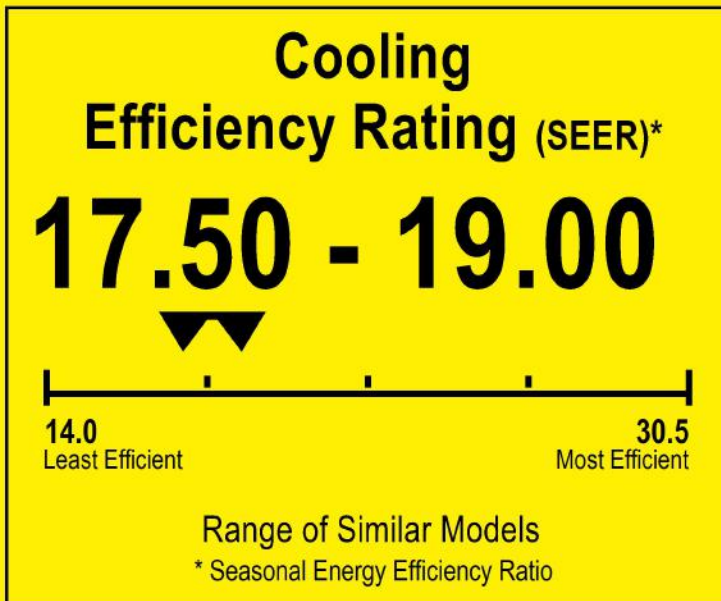

# ENERGYGUIDE

Heat Pump  
Cooling and Heating  
Split System

PIONEER  
Model YN024GMFI20RPD

▼▼ This system's efficiency ratings depend on the coil your contractor installs with this unit. The heating efficiency rating varies slightly in different geographic regions. Ask your contractor for details.