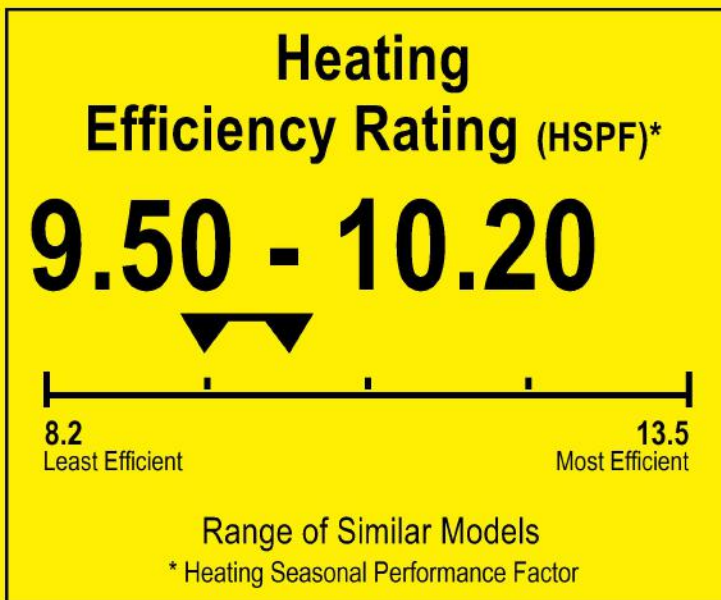

# ENERGYGUIDE

Heat Pump  
Cooling and Heating  
Split System

PIONEER  
Model YN024GMFI20RPD

▼▼ This system's efficiency ratings depend on the coil your contractor installs with this unit. The heating efficiency rating varies slightly in different geographic regions. Ask your contractor for details.