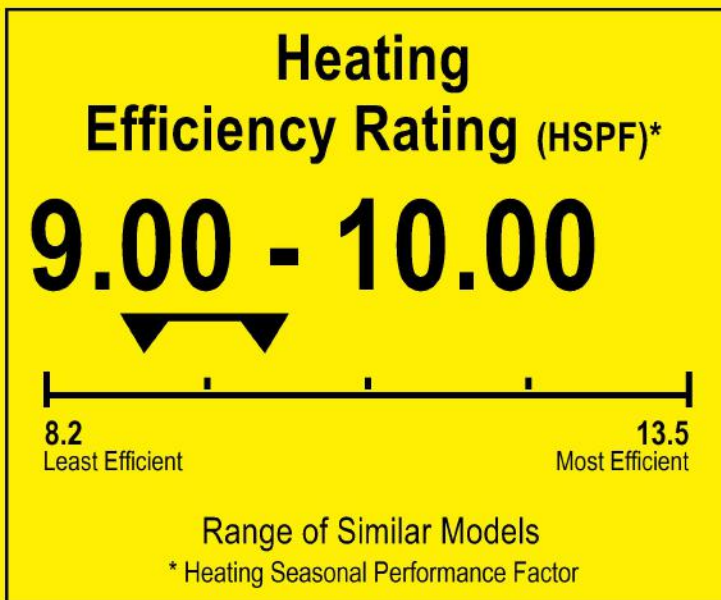

# ENERGYGUIDE

Heat Pump  
Cooling and Heating  
Split System

PIONEER  
Model YN030GMFI20RPD

▼▼ This system's efficiency ratings depend on the coil your contractor installs with this unit. The heating efficiency rating varies slightly in different geographic regions. Ask your contractor for details.