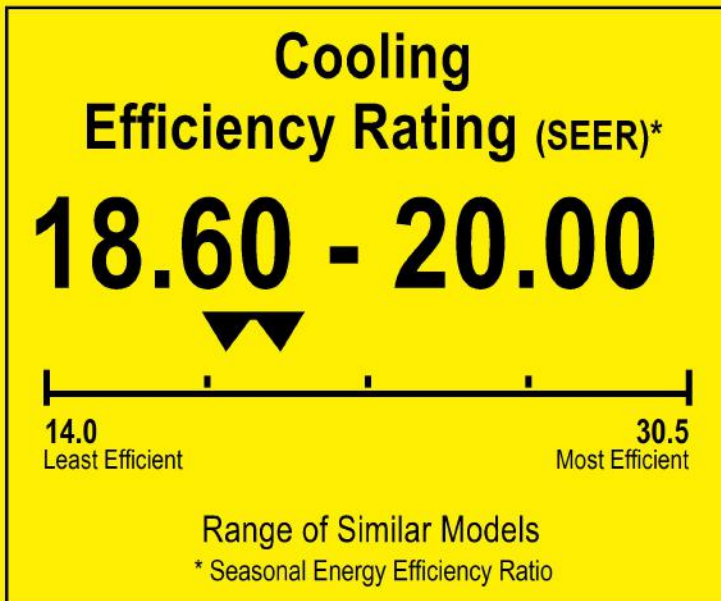

# ENERGYGUIDE

Heat Pump  
Cooling and Heating  
Split System

PIONEER  
Model YN030GMFI20RPD

▼▼ This system's efficiency ratings depend on the coil your contractor installs with this unit. The heating efficiency rating varies slightly in different geographic regions. Ask your contractor for details.