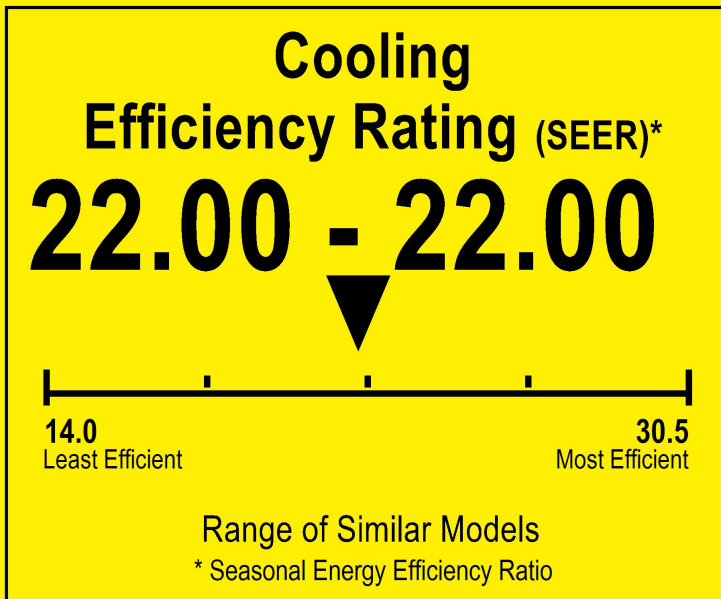

U.S. Government

Federal law prohibits removal of this label before consumer purchase.

ENERGYGUIDE

Heat Pump
Cooling and Heating
Split System

Pioneer
Model YN012ALFI22RPD

 This system's efficiency ratings depend on the coil your contractor installs with this unit. The heating efficiency rating varies slightly in different geographic regions. Ask your contractor for details.