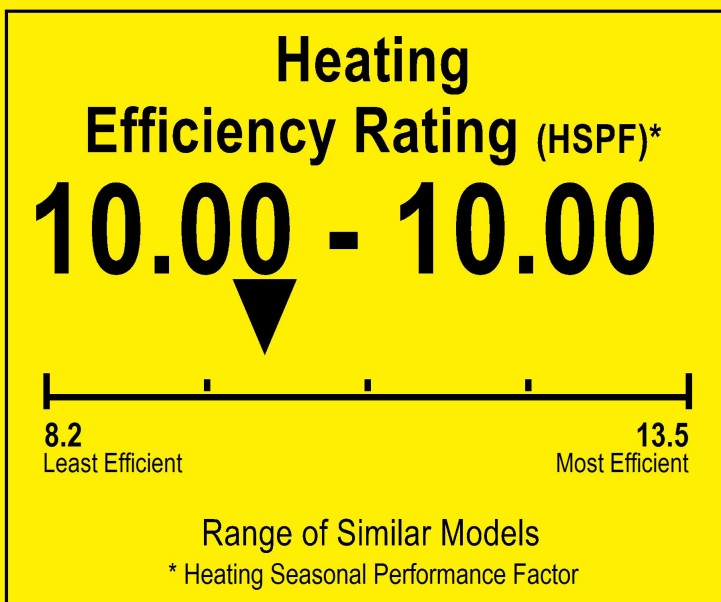

U.S. Government

Federal law prohibits removal of this label before consumer purchase.

ENERGYGUIDE

Heat Pump
Cooling and Heating
Split System

Pioneer
Model YN012ALFI22RPD

 This system's efficiency ratings depend on the coil your contractor installs with this unit. The heating efficiency rating varies slightly in different geographic regions. Ask your contractor for details.