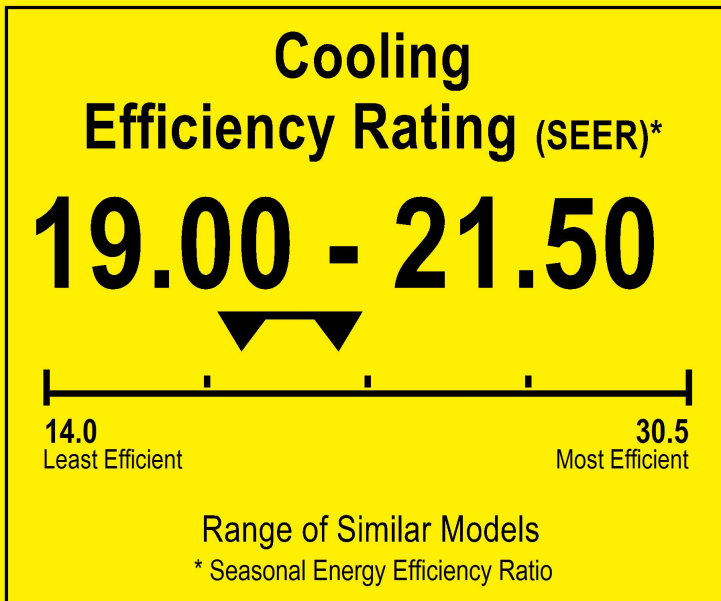

# ENERGYGUIDE

Heat Pump  
Cooling and Heating  
Split System

PIONEER  
Model YN020GMFI22M2E

 This system's efficiency ratings depend on the coil your contractor installs with this unit. The heating efficiency rating varies slightly in different geographic regions. Ask your contractor for details.