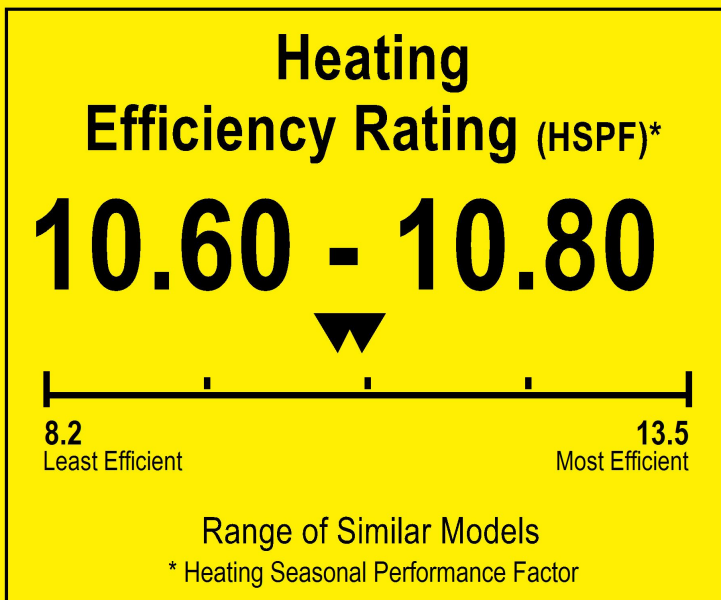

# ENERGYGUIDE

Heat Pump  
Cooling and Heating  
Split System

PIONEER  
Model YN020GMFI22M2E

 This system's efficiency ratings depend on the coil your contractor installs with this unit. The heating efficiency rating varies slightly in different geographic regions. Ask your contractor for details.