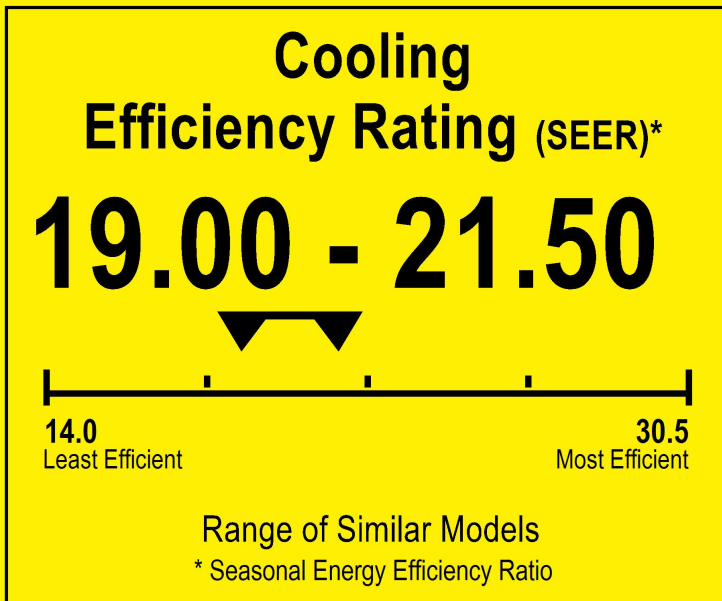

U.S. Government

Federal law prohibits removal of this label before consumer purchase.

ENERGYGUIDE

Heat Pump
Cooling and Heating
Split System

PIONEER
Model YN020GMFI22M2E

 This system's efficiency ratings depend on the coil your contractor installs with this unit. The heating efficiency rating varies slightly in different geographic regions. Ask your contractor for details.