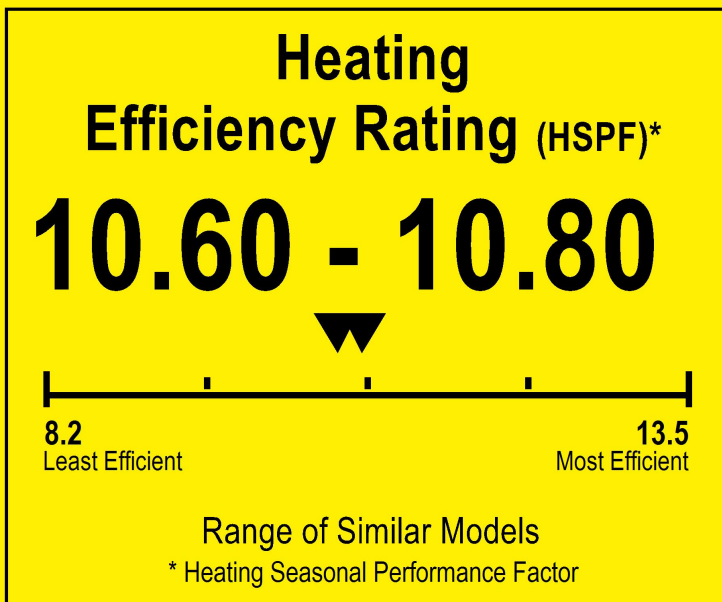

U.S. Government

Federal law prohibits removal of this label before consumer purchase.

ENERGYGUIDE

Heat Pump
Cooling and Heating
Split System

PIONEER
Model YN020GMFI22M2E

 This system's efficiency ratings depend on the coil your contractor installs with this unit. The heating efficiency rating varies slightly in different geographic regions. Ask your contractor for details.