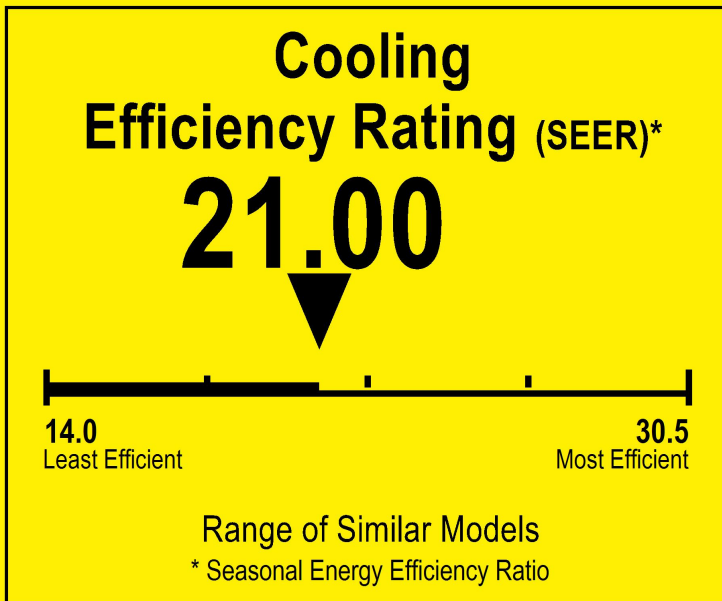

U.S. Government

Federal law prohibits removal of this label before consumer purchase.

ENERGYGUIDE

Heat Pump
Cooling and Heating
Split System

PIONEER
Model YN030GMFI22M3E

▼▼ This system's efficiency ratings depend on the coil your contractor installs with this unit. The heating efficiency rating varies slightly in different geographic regions. Ask your contractor for details.