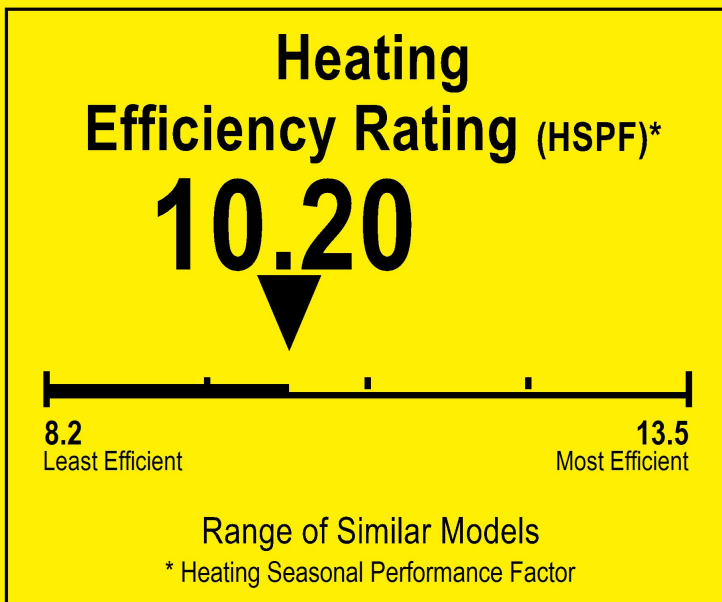

U.S. Government

Federal law prohibits removal of this label before consumer purchase.

ENERGYGUIDE

Heat Pump
Cooling and Heating
Split System

PIONEER
Model YN030GMFI22M3E

▼▼ This system's efficiency ratings depend on the coil your contractor installs with this unit. The heating efficiency rating varies slightly in different geographic regions. Ask your contractor for details.