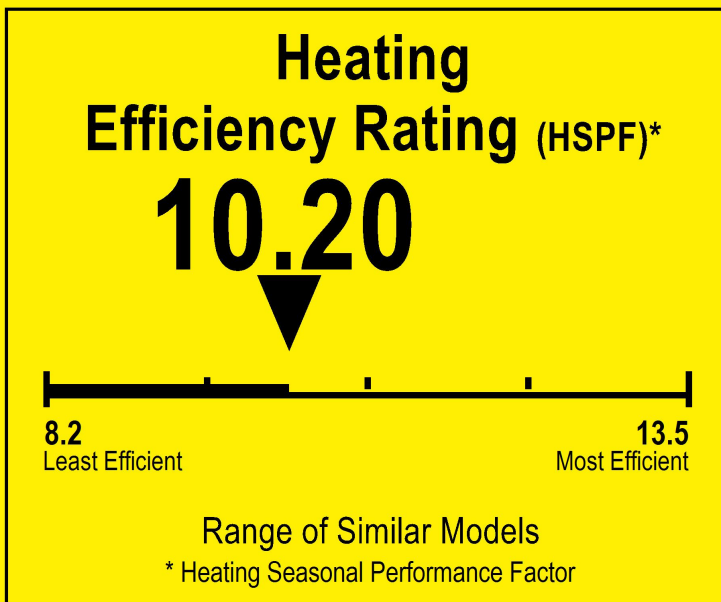

U.S. Government

Federal law prohibits removal of this label before consumer purchase.

ENERGYGUIDE

Heat Pump
Cooling and Heating
Split System

PIONEER
Model YN030GMFI22M3E

▼ This system's efficiency ratings depend on the coil your contractor installs with this unit. The heating efficiency rating varies slightly in different geographic regions. Ask your contractor for details.