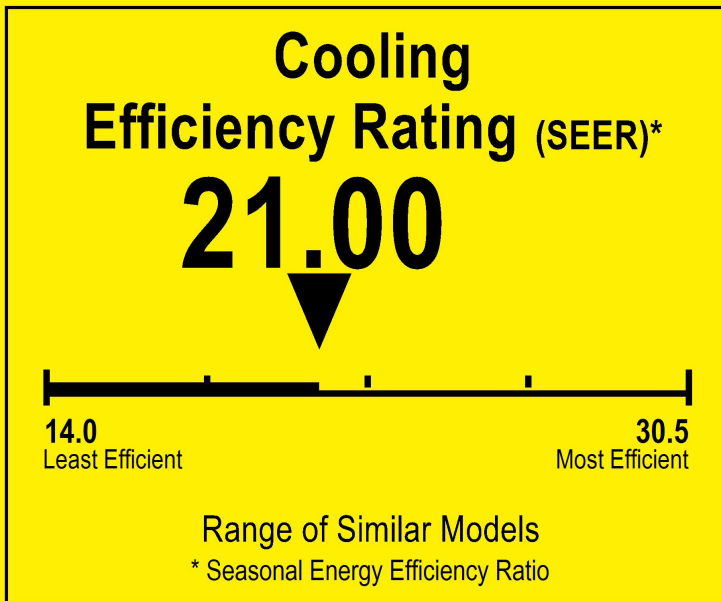

U.S. Government

Federal law prohibits removal of this label before consumer purchase.

ENERGYGUIDE

Heat Pump
Cooling and Heating
Split System

PIONEER
Model YN030GMFI22M3E

▼ This system's efficiency ratings depend on the coil your contractor installs with this unit. The heating efficiency rating varies slightly in different geographic regions. Ask your contractor for details.