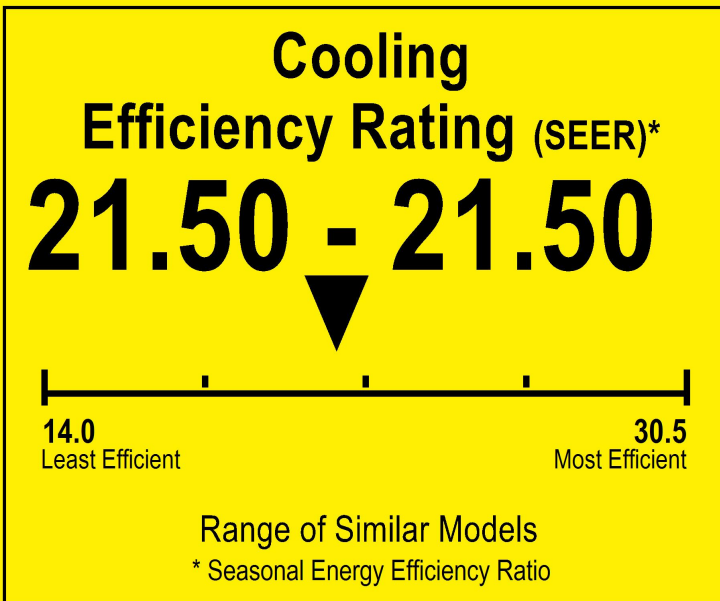

U.S. Government

Federal law prohibits removal of this label before consumer purchase.

ENERGYGUIDE

Heat Pump
Cooling and Heating
Split System

Pioneer
Model YN040GLFI22M4D

▼ This system's efficiency ratings depend on the coil your contractor installs with this unit. The heating efficiency rating varies slightly in different geographic regions. Ask your contractor for details.