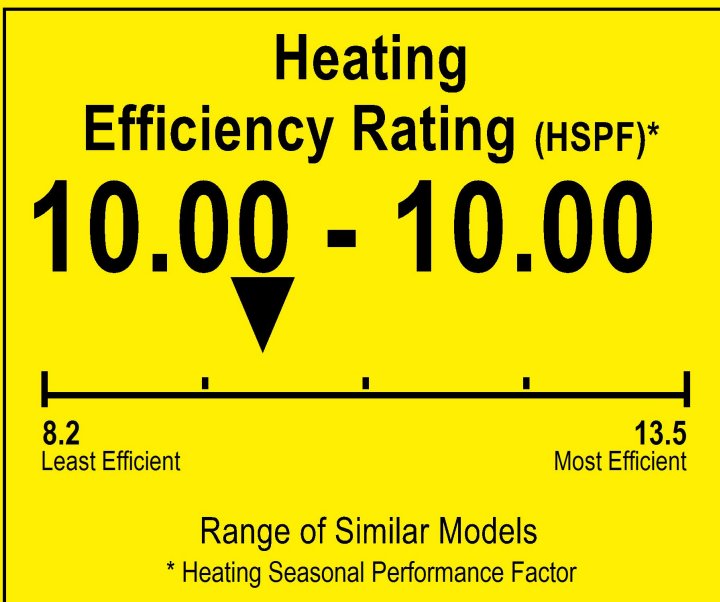

U.S. Government

Federal law prohibits removal of this label before consumer purchase.

ENERGYGUIDE

Heat Pump
Cooling and Heating
Split System

Pioneer
Model YN040GLFI22M4D

▼ This system's efficiency ratings depend on the coil your contractor installs with this unit. The heating efficiency rating varies slightly in different geographic regions. Ask your contractor for details.