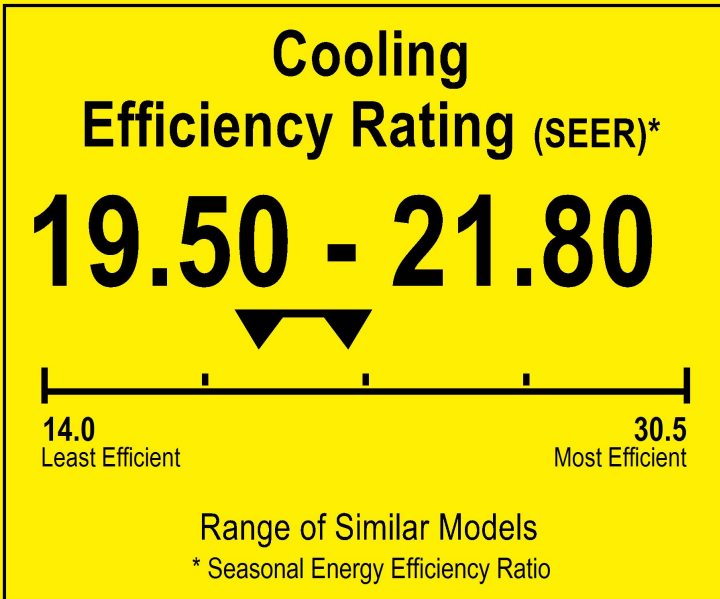

U.S. Government

Federal law prohibits removal of this label before consumer purchase.

ENERGYGUIDE

Heat Pump
Cooling and Heating
Split System

PIONEER
Model YN040GMFI22M4E

 This system's efficiency ratings depend on the coil your contractor installs with this unit. The heating efficiency rating varies slightly in different geographic regions. Ask your contractor for details.