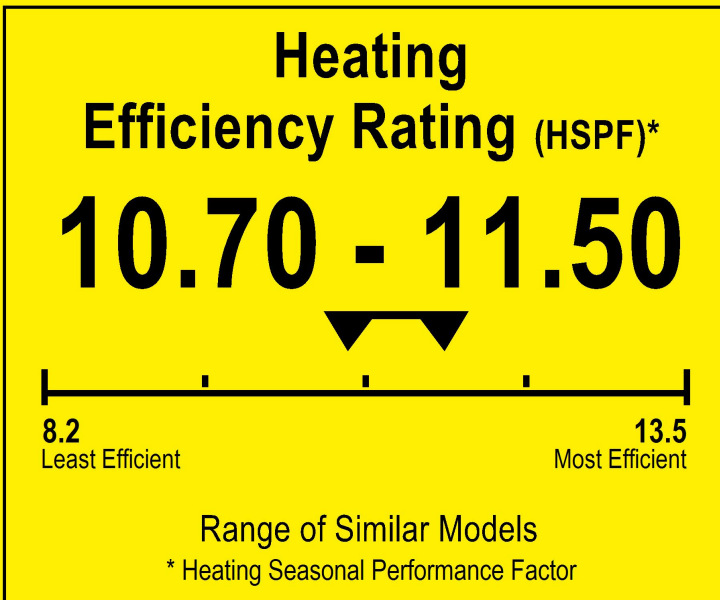

U.S. Government

Federal law prohibits removal of this label before consumer purchase.

ENERGYGUIDE

Heat Pump
Cooling and Heating
Split System

PIONEER
Model YN040GMFI22M4E

 This system's efficiency ratings depend on the coil your contractor installs with this unit. The heating efficiency rating varies slightly in different geographic regions. Ask your contractor for details.