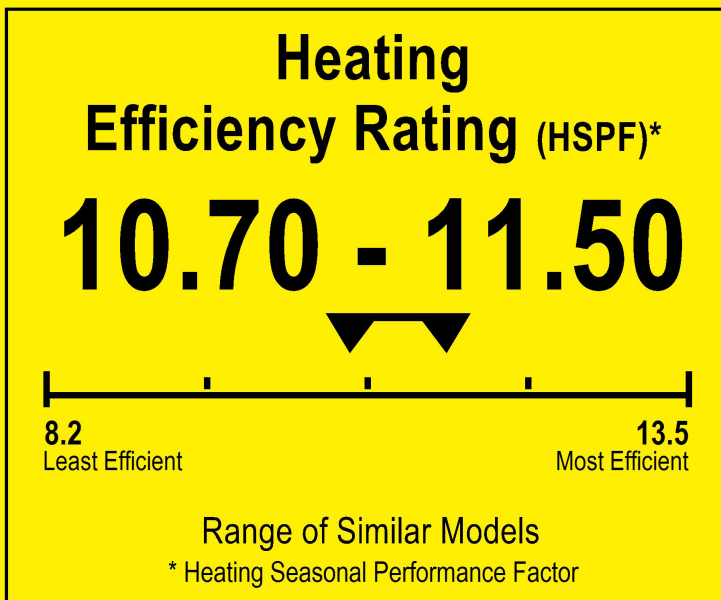

U.S. Government

Federal law prohibits removal of this label before consumer purchase.

ENERGYGUIDE

Heat Pump
Cooling and Heating
Split System

PIONEER
Model YN040GMFI22M4E

 This system's efficiency ratings depend on the coil your contractor installs with this unit. The heating efficiency rating varies slightly in different geographic regions. Ask your contractor for details.