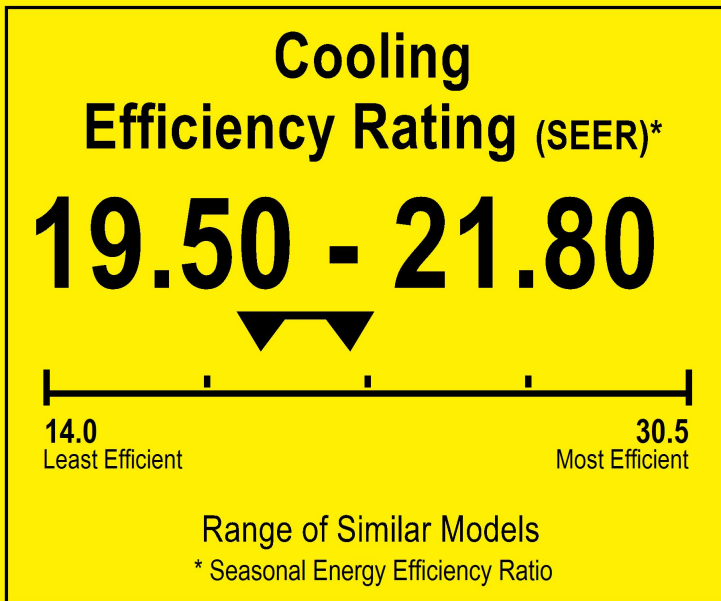

U.S. Government

Federal law prohibits removal of this label before consumer purchase.

ENERGYGUIDE

Heat Pump
Cooling and Heating
Split System

PIONEER
Model YN040GMFI22M4E

 This system's efficiency ratings depend on the coil your contractor installs with this unit. The heating efficiency rating varies slightly in different geographic regions. Ask your contractor for details.