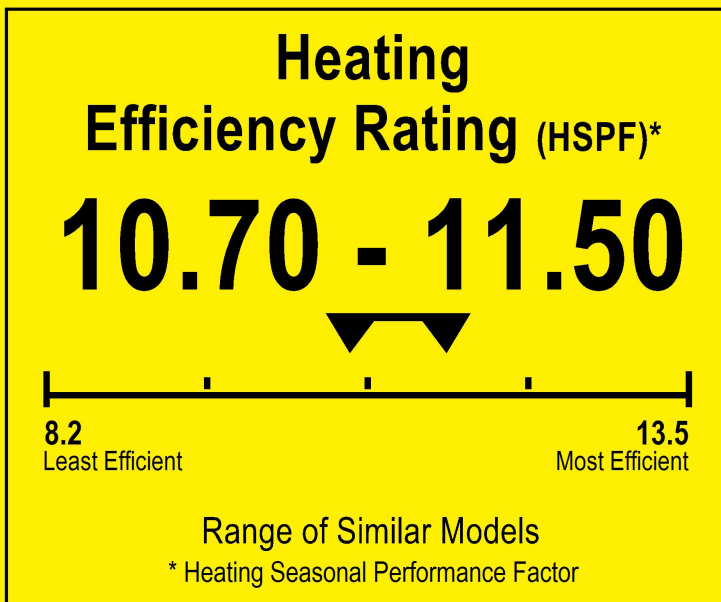

U.S. Government

Federal law prohibits removal of this label before consumer purchase.

ENERGYGUIDE

Heat Pump
Cooling and Heating
Split System

PIONEER
Model YN040GMFI22M4E

 This system's efficiency ratings depend on the coil your contractor installs with this unit. The heating efficiency rating varies slightly in different geographic regions. Ask your contractor for details.