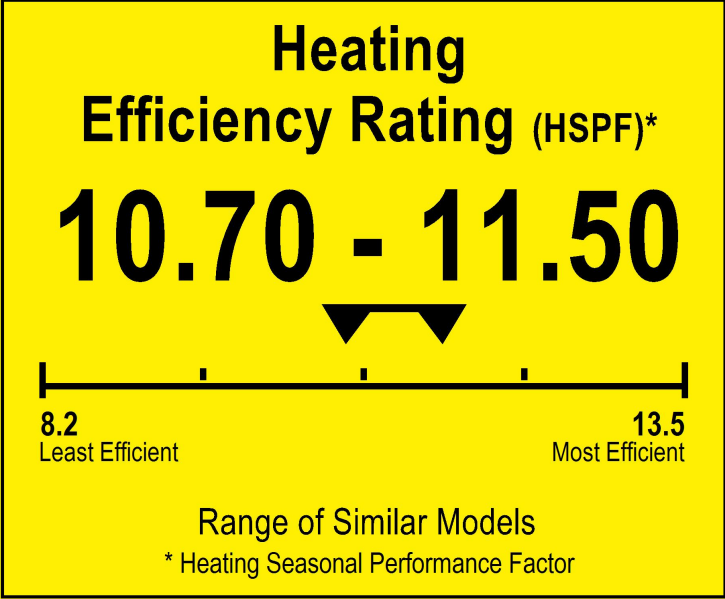

# ENERGYGUIDE

Heat Pump  
Cooling and Heating  
Split System

PIONEER  
Model YN040GMFI22M4E

▼▼ This system's efficiency ratings depend on the coil your contractor installs with this unit. The heating efficiency rating varies slightly in different geographic regions. Ask your contractor for details.