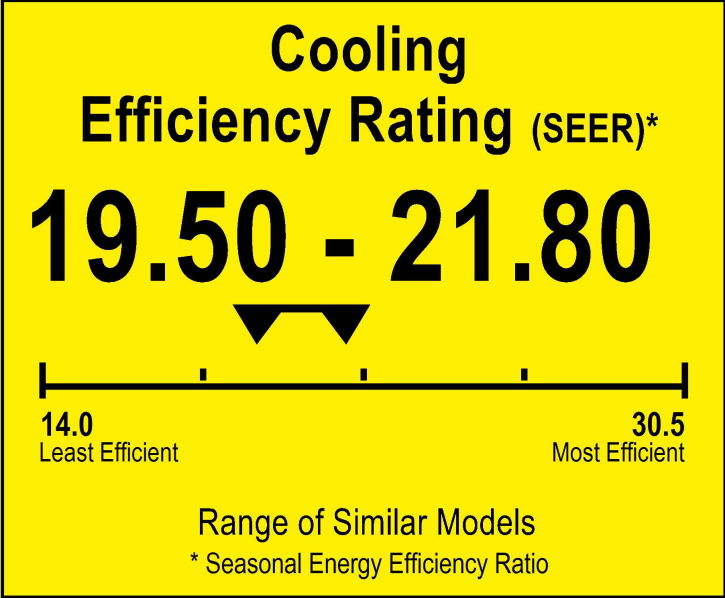

# ENERGYGUIDE

Heat Pump  
Cooling and Heating  
Split System

PIONEER  
Model YN040GMFI22M4E

▼▼ This system's efficiency ratings depend on the coil your contractor installs with this unit. The heating efficiency rating varies slightly in different geographic regions. Ask your contractor for details.