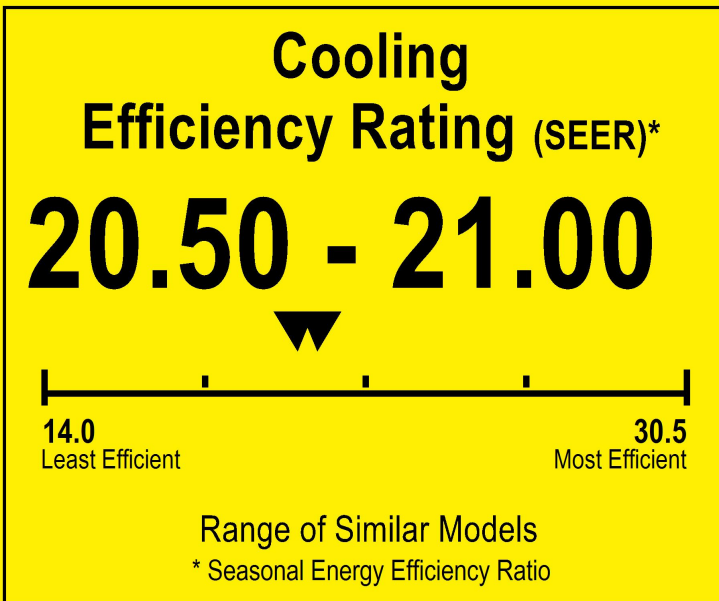

U.S. Government

Federal law prohibits removal of this label before consumer purchase.

ENERGYGUIDE

Heat Pump
Cooling and Heating
Split System

PIONEER
Model YN050GMFI22M5E

▼ This system's efficiency ratings depend on the coil your contractor installs with this unit. The heating efficiency rating varies slightly in different geographic regions. Ask your contractor for details.