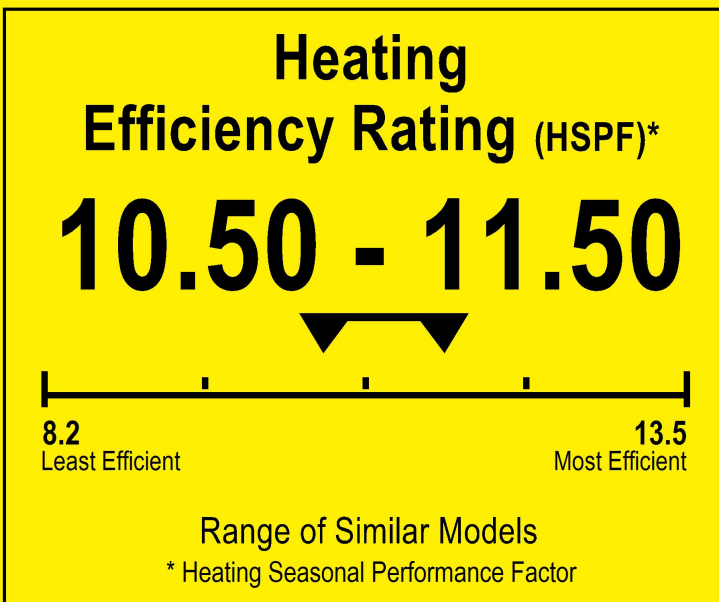

U.S. Government

Federal law prohibits removal of this label before consumer purchase.

ENERGYGUIDE

Heat Pump
Cooling and Heating
Split System

PIONEER
Model YN050GMFI22M5E

▼ This system's efficiency ratings depend on the coil your contractor installs with this unit. The heating efficiency rating varies slightly in different geographic regions. Ask your contractor for details.