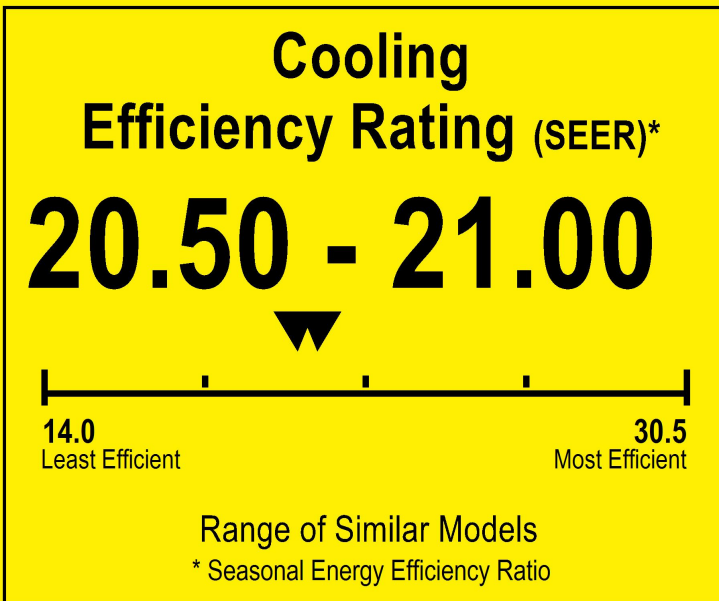

# ENERGYGUIDE

Heat Pump  
Cooling and Heating  
Split System

PIONEER  
Model YN050GMFI22M5E

▼ This system's efficiency ratings depend on the coil your contractor installs with this unit. The heating efficiency rating varies slightly in different geographic regions. Ask your contractor for details.