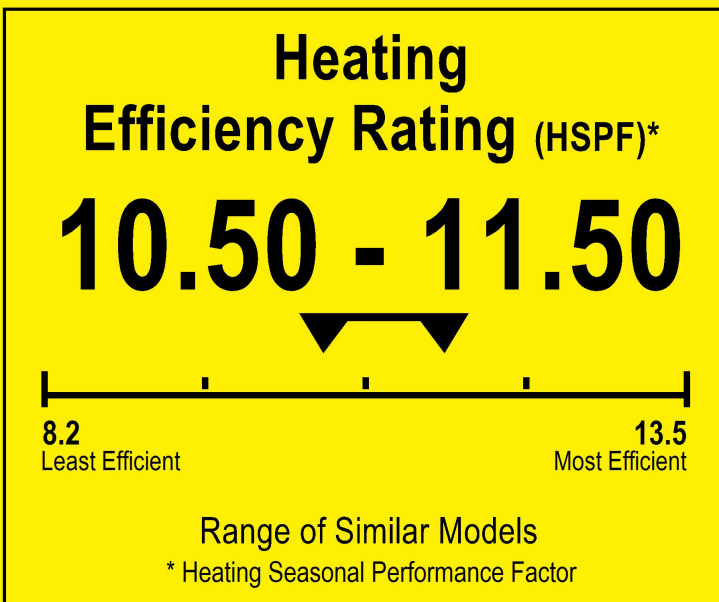

# ENERGYGUIDE

Heat Pump  
Cooling and Heating  
Split System

PIONEER  
Model YN050GMFI22M5E

▼ This system's efficiency ratings depend on the coil your contractor installs with this unit. The heating efficiency rating varies slightly in different geographic regions. Ask your contractor for details.